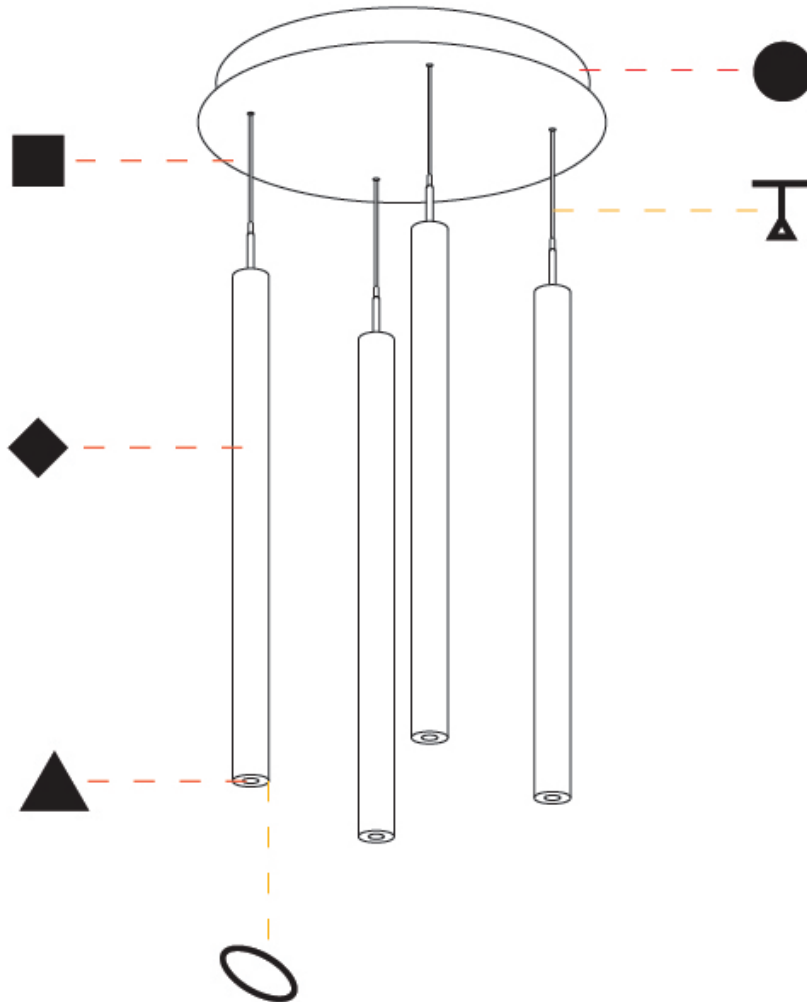

G-MINI ROUND HANGOVER SUSPENSION

A300631-

PROJECT	_____
TYPE	_____
SPECIFIER	_____
QUANTITY	_____
DATE	_____

A