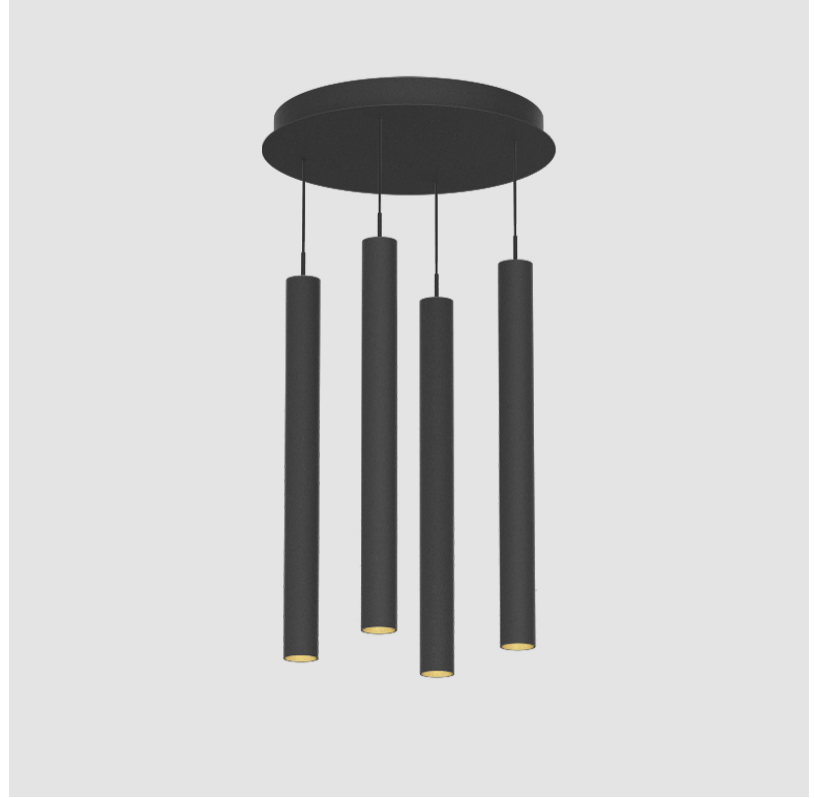

GENERAL

Series: G-Mini Round
Subseries: G-Mini Round Hangover
Brand: Prolight
Division: Architectural
Mounting Type: Suspension
Mounting Location: Ceiling
Subcategory: Spots

PHYSICAL

Shape: Cylinder
Diameter (mm): 347
Diameter (in): 13 11/16
Height (mm): 450
Height (in): 17 11/16
Light Distribution: Direct
Fixture Finish: SSR / BKV / CWI / CRY / HAB / UFT / ITA / RUA / FTG / MYG / LOD / PUS / FRO / FUP / KIA / POP / BLS / SPG / MEY / GOH / GUM / CHC / COM / ABZ / JAG / OBR / MOS / ROR
Accent Finish: NOF / COP / MIR / SSS
Fixture Material: Extruded Aluminum / Steel
Cable Details: 2,000mm/78 3/4" / 4,000mm/157 1/2" - Cable, Black, Green, Orange, Red, White

ELECTRICAL

Lamp Type: LED (Zhaga Standard)
Input Wattage (W): 39
Total Output Wattage (W): 35.4
Dimming: Non-Dimmable
Driver Included: Yes
Driver Location: Integrated
Driver Type: Constant Current - Universal
Driver Class: Class 2
Input Voltage (V): 120 - 277

LED

Color Temperature (°K): 2700 / 3000 / 3500 / 4000
Max. Delivered Lumen (lm): 2776 / 2904 / 3012 / 3080
Nominal Lumen (lm): 1840 / 1949 / 2057 / 2112
CRI: >90 CRI
Lamp Life (hrs): 50000

OPTICAL

Beam Angle: 40 / 52

RATINGS AND CERTIFICATIONS

Certified By: Certified for North American Standards
IP rating: IP20