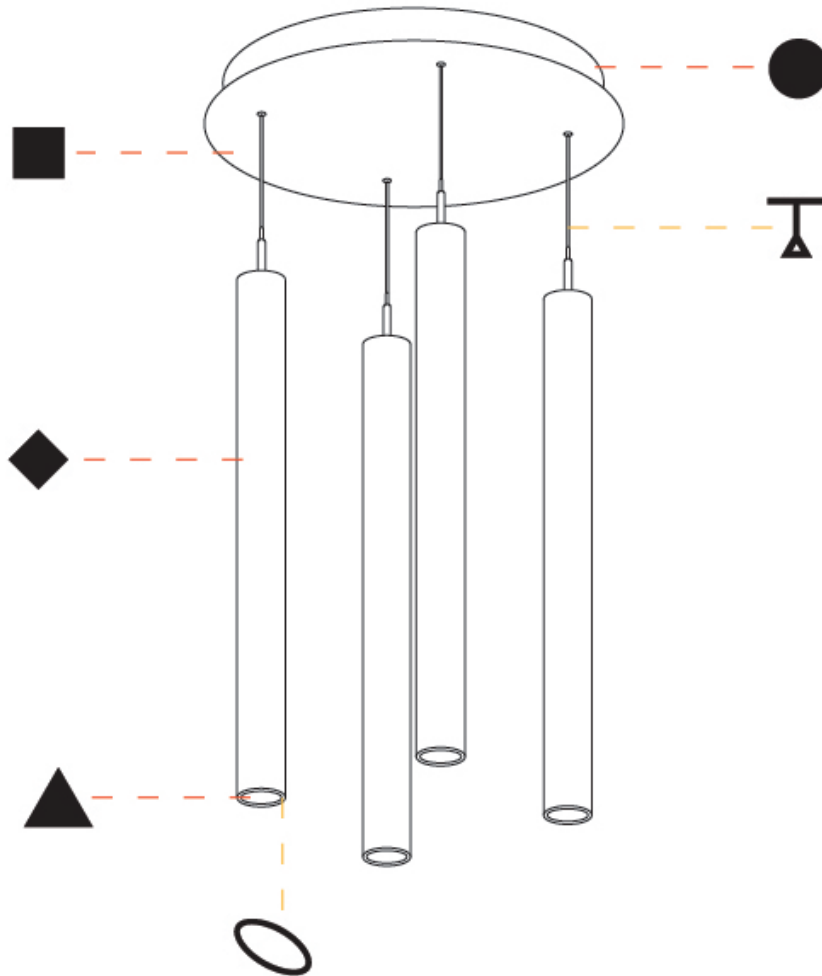

A

G-MINI ROUND

COLOR FINISH CHART

Fixture Finish

Sparkling Silver - 01 (SSR)

Black Velvet - 02 (BKV)

Crystal White - 03 (CWI)

Creamy - 04 (CRY)