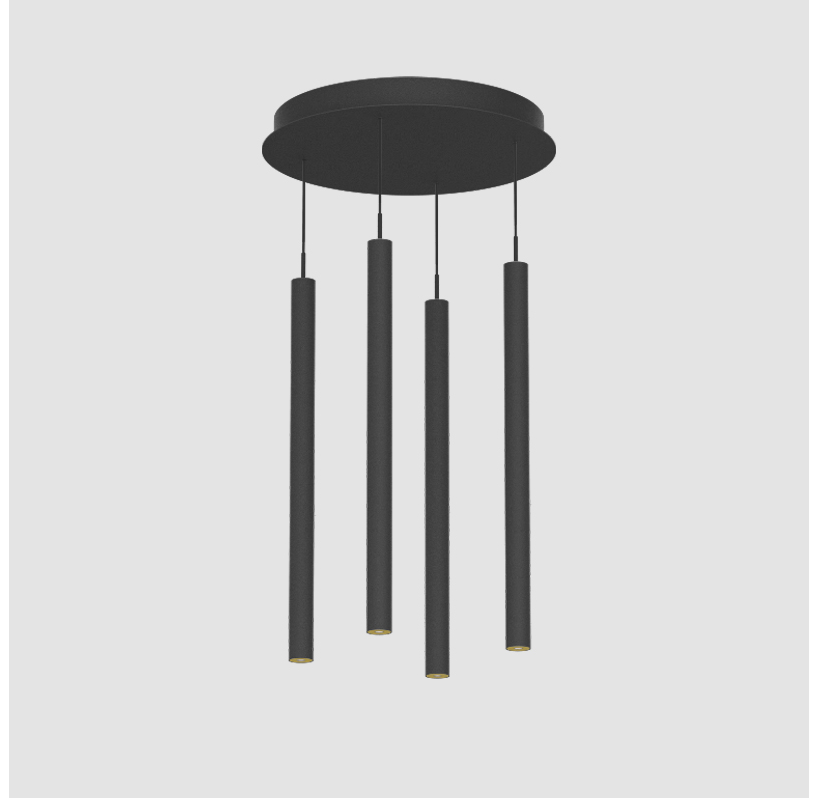

GENERAL

Series: G-Mini Round
Subseries: G-Mini Round Hangover
Brand: Prolight
Division: Architectural
Mounting Type: Suspension
Mounting Location: Ceiling
Subcategory: Spots

PHYSICAL

Shape: Cylinder
Diameter (mm): 347
Diameter (in): 13 11/16
Height (mm): 450
Height (in): 17 11/16
Light Distribution: Direct
Diffuser: Shine Ring - NOR / OPL / YEL / ORA / RED / BLU / GRN
Fixture Finish: SSR / BKV / CWI / CRY / HAB / UFT / ITA / RUA / FTG / MYG / LOD / PUS / FRO / FUP / KIA / POP / BLS / SPG / MEY / GOH / GUM / CHC / COM / ABZ / JAG / OBR / MOS / ROR
Accent Finish: NOF / COP / MIR / SSS
Fixture Material: Extruded Aluminum / Steel
Cable Details: 2,000mm/78 3/4" / 4,000mm/157 1/2" - Cable, Black, Green, Orange, Red, White

ELECTRICAL

Lamp Type: LED (Zhaga Standard)
Input Wattage (W): 26
Total Output Wattage (W): 23.7
Dimming: Non-Dimmable
Driver Included: Yes
Driver Location: Integrated
Driver Type: Constant Current - Universal
Driver Class: Class 2
Input Voltage (V): 120 - 277

LED

Color Temperature (°K): 2700 / 3000 / 3500 / 4000
Max. Delivered Lumen (lm): 1557 / 1421 / 1499 / 1450
Nominal Lumen (lm): 1840 / 1949 / 2057 / 2112
CRI: >90 CRI
Lamp Life (hrs): 50000

OPTICAL

Beam Angle: 32 / 58

RATINGS AND CERTIFICATIONS

Certified By: Certified for North American Standards
IP rating: IP20