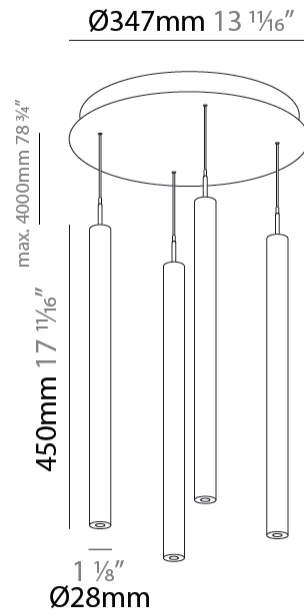

GENERAL

Series: G-Mini Round
Subseries: G-Mini Round Hangover
Brand: Prolight
Division: Architectural
Mounting Type: Suspension
Mounting Location: Ceiling
Subcategory: Spots

PHYSICAL

Shape: Cylinder
Diameter (mm): 347
Diameter (in): 13 11/16
Height (mm): 450
Height (in): 17 11/16
Light Distribution: Direct
Diffuser: Shine Ring - NOR / OPL / YEL / ORA / RED / BLU / GRN
Fixture Finish: SSR / BKV / CWI / CRY / HAB / UFT / ITA / RUA / FTG / MYG / LOD / PUS / FRO / FUP / KIA / POP / BLS / SPG / MEY / GOH / GUM / CHC / COM / ABZ / JAG / OBR / MOS / ROR
Accent Finish: NOF / COP / MIR / SSS
Fixture Material: Extruded Aluminum / Steel
Cable Details: 2,000mm/78 3/4" / 4,000mm/157 1/2" - Cable, Black, Green, Orange, Red, White

ELECTRICAL

Lamp Type: LED (Zhaga Standard)
Input Wattage (W): 26
Total Output Wattage (W): 23.7
Dimming: Non-Dimmable
Driver Included: Yes
Driver Location: Integrated
Driver Type: Constant Current - Universal
Driver Class: Class 2
Input Voltage (V): 120 - 277

LED

Color Temperature (°K): 2700 / 3000 / 3500 / 4000
Max. Delivered Lumen (lm): 1557 / 1421 / 1499 / 1450
Nominal Lumen (lm): 1840 / 1949 / 2057 / 2112
CRI: >90 CRI
Lamp Life (hrs): 50000

OPTICAL

Beam Angle: 32 / 58

RATINGS AND CERTIFICATIONS

Certified By: Certified for North American Standards
IP rating: IP20